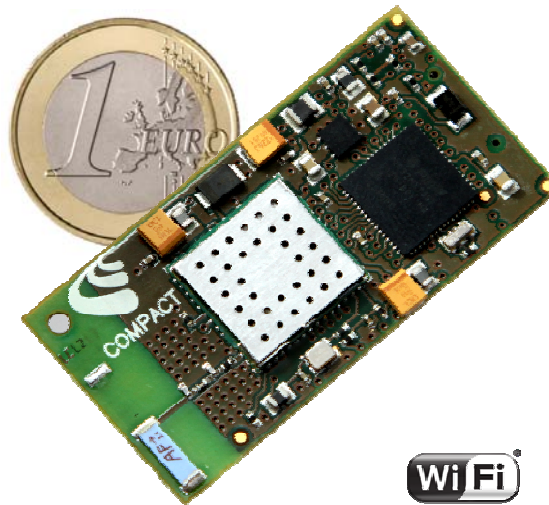

WHAT PROBLEM DOES IT SOLVE ?

DOESN'T SOLVE ANY PROBLEM

IT CREATES VALUE

HOW DOES IT SOLVE?

Compact-S

802.11 b/g/n Wi-Fi OEMs Module

Simplify

Plug&Play
No post certification
Ready to go
High reliability

Electrical Interface

UART, RS232
RS485, CAN BUS
0-5V/0-10V ...
0-20mA/4-20mA ...
MODBUS, CANOPEN,...

HOW DOES IT SOLVE?

Connect to ...

WHO BENEFITS FROM THAT SOLUTION?

Industrial equipments

Health and medical